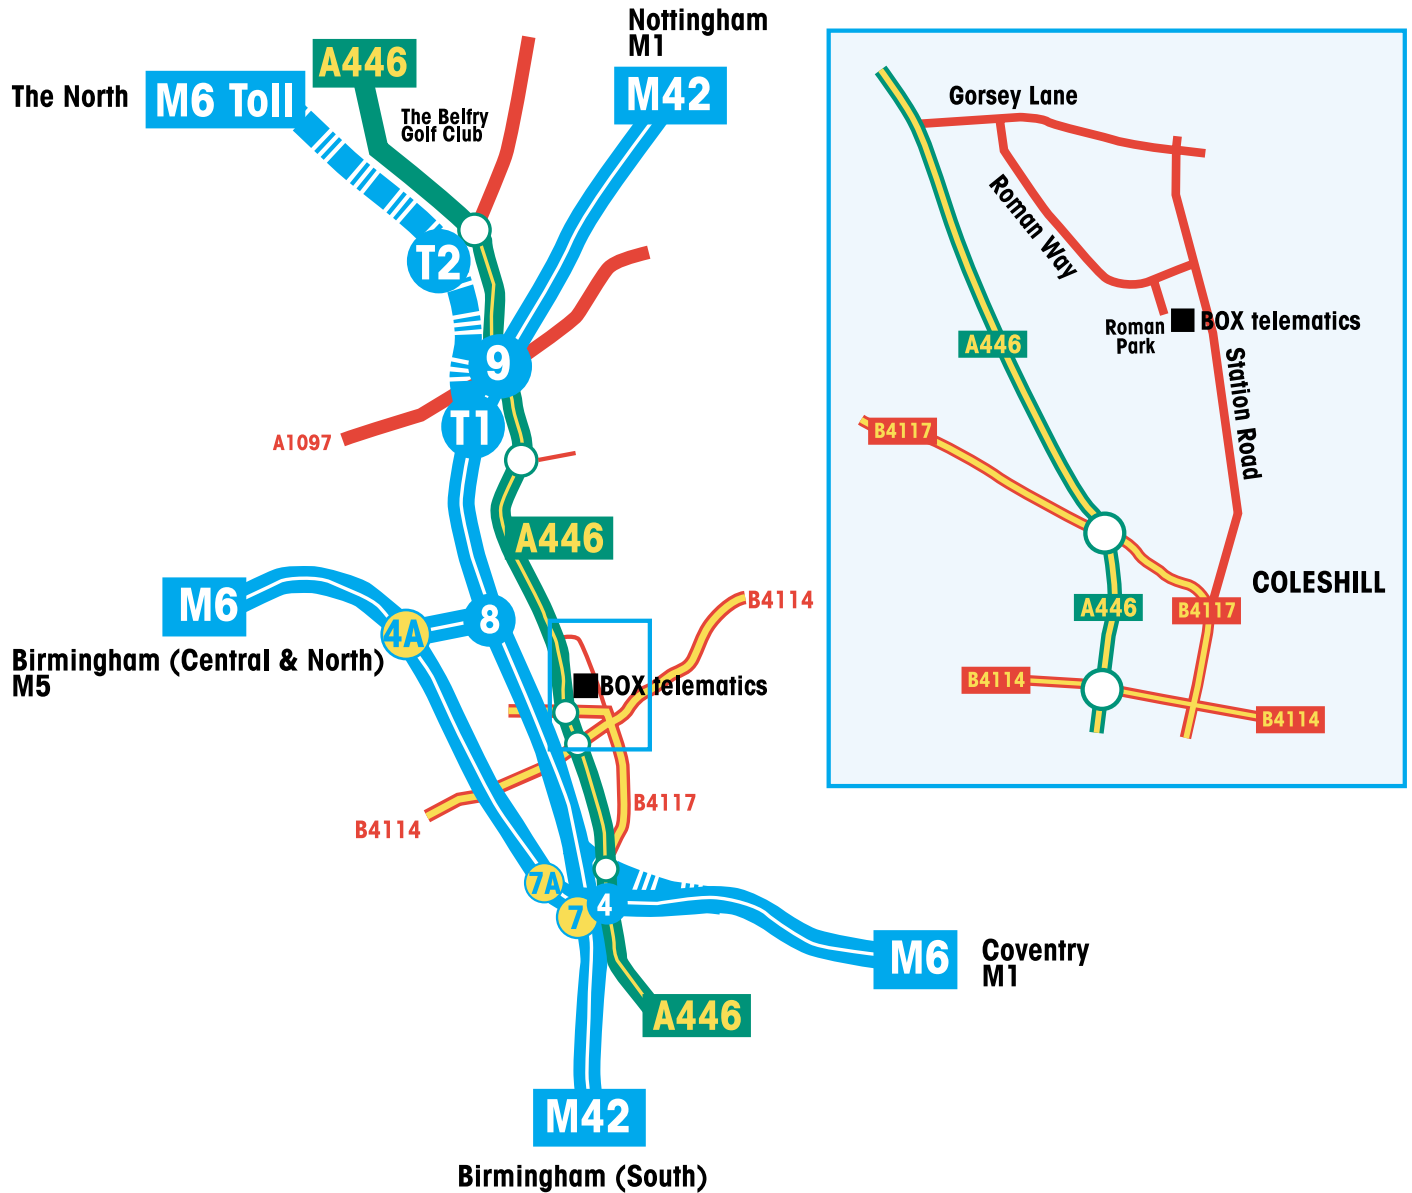

Directions to BOX telematics Ltd

From M6

- leave M6 J4. Go north on A446 to Lichfield and Coleshill
- travel across 3 islands and past the Shell petrol station
- travel down hill to traffic lights and turn right into Gorse Lane
- take the 2nd turning right into Roman Way
- follow road around, 50 metres before end of road, turn right through double gates into Roman Park
- BOX telematics Ltd is the last building on the left

From M6 Toll (southbound)

- leave M6 Toll at T2
- turn right at roundabout onto A446 southbound
- the large roundabout ahead is M42 J9 so follow directions for M42 below

From M42

- leave M42 J9. Go south on A446 to Coventry and Coleshill
- travel across large island and continue on A446
- travel over 1st set of traffic lights and bridge
- travel across 2nd set of traffic lights
- at next set of traffic lights turn left into Gorse Lane
- take 2nd turning right into Roman Way
- follow road around, 50 metres before end of road, turn right through double gates into Roman Park
- BOX telematics Ltd is the last building on the left